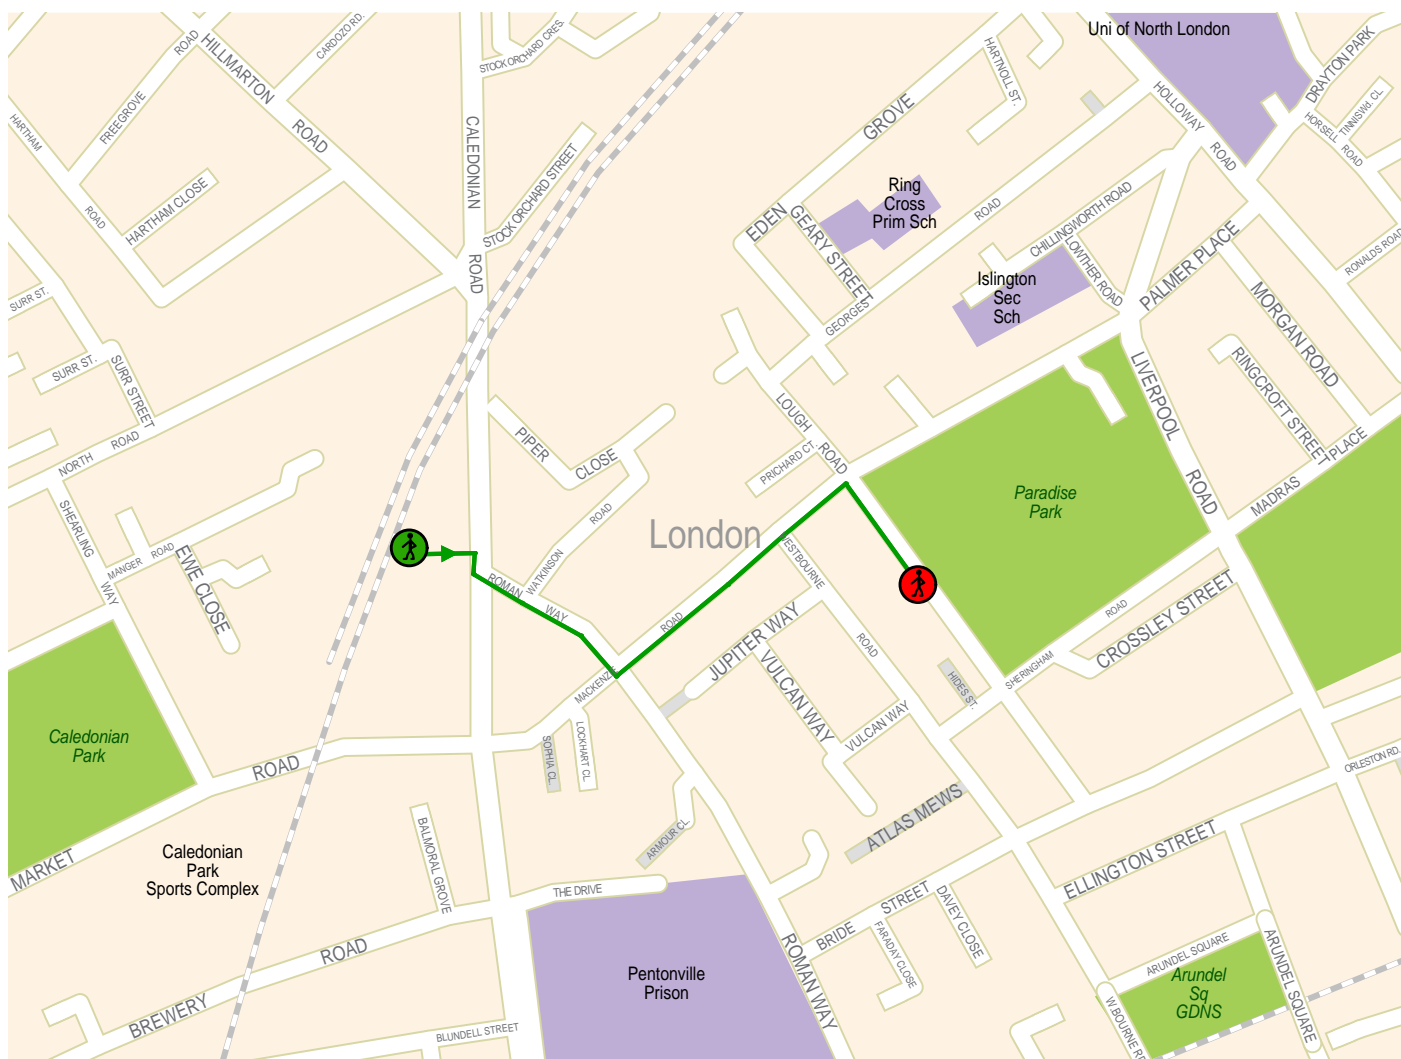

Suggested Path from Caledonian Road Station to St David's Church Hall, Lough Rd (N7 8RH)

© 2003 NAVTEQ/PTV AG/Map&Guide

— Walk
  Departure with walk
  Arrival with walk

1.	From Caledonian Road Caledonian Road.	
2.	Caledonian Road	20 m
3.	↙ Turn Left Into Roman Way	130 m 150 m
4.	↙ Turn Left Into Mackenzie Road	230 m 380 m
5.	↘ Turn Right Into Lough Road	100 m 480 m
6.	Arrive at Lower Holloway N7 8RH.	